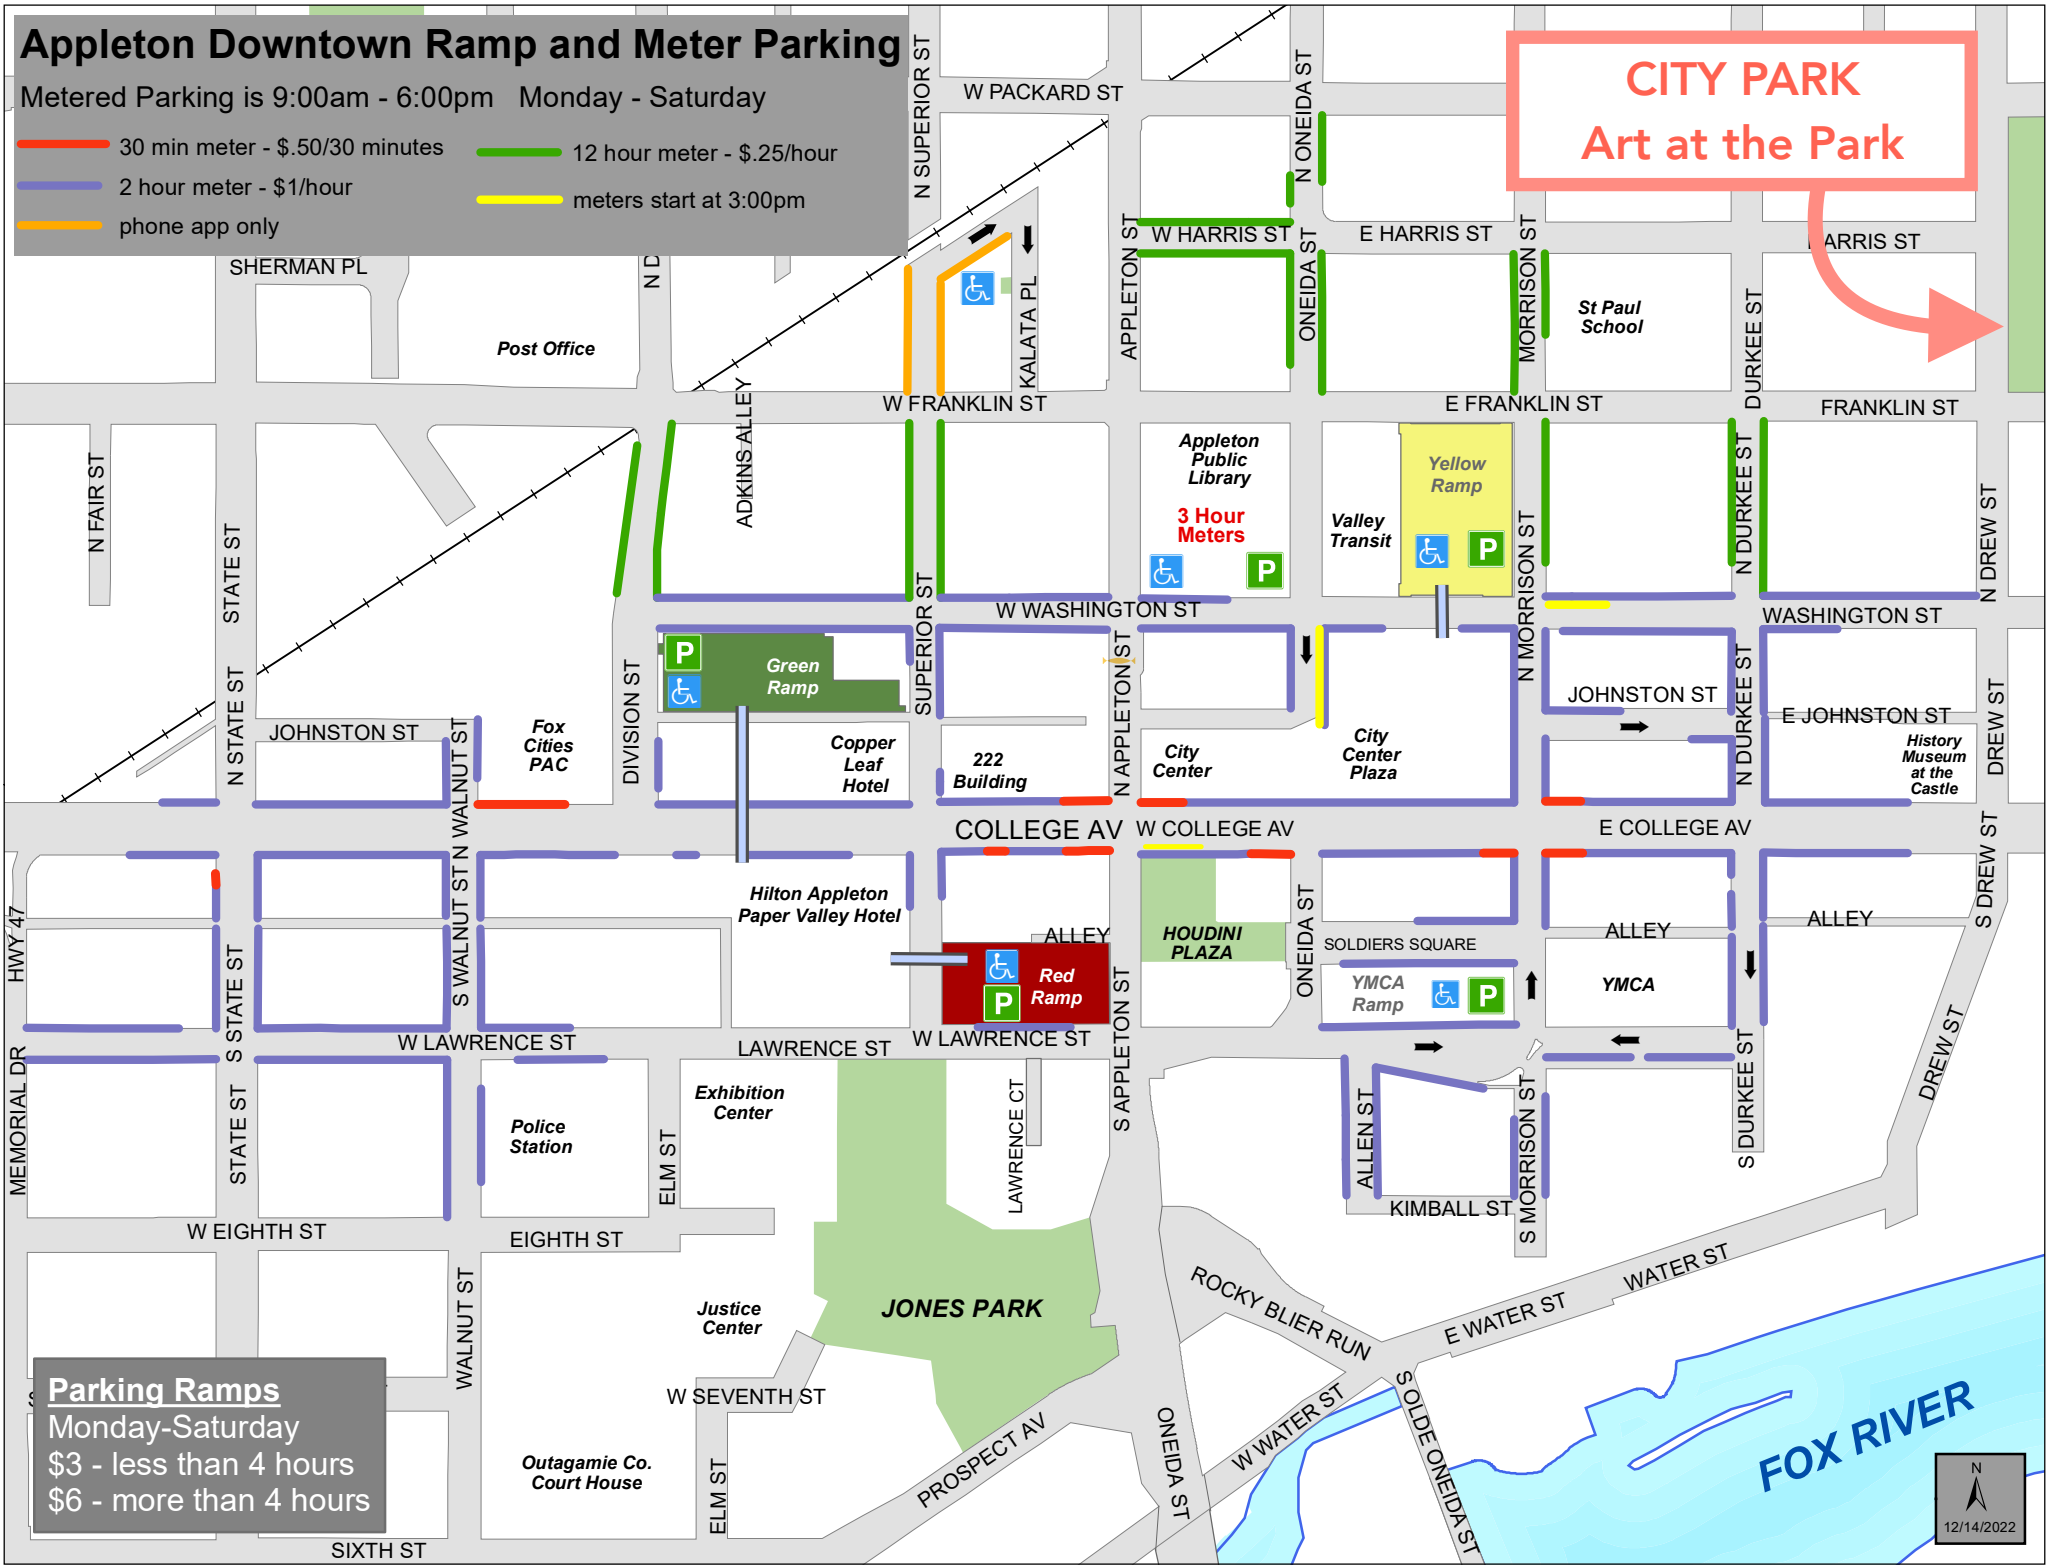

Appleton Downtown Ramp and Meter Parking

Metered Parking is 9:00am - 6:00pm Monday - Saturday

- 30 min meter - \$.50/30 minutes
- 12 hour meter - \$.25/hour
- 2 hour meter - \$1/hour
- meters start at 3:00pm
- phone app only

CITY PARK
Art at the Park

Parking Ramps
Monday-Saturday
\$3 - less than 4 hours
\$6 - more than 4 hours